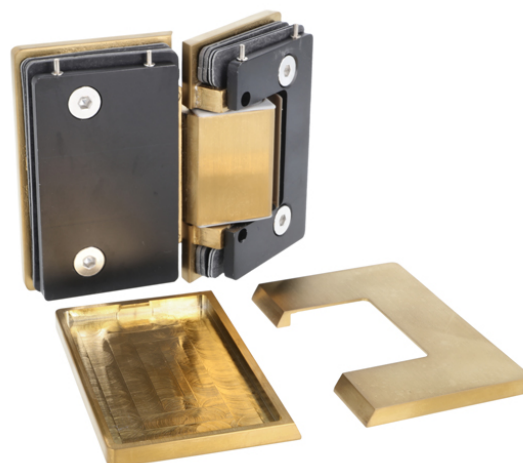

PRODUCT SHEET

Description:

Shower Hinge "Rio", 180DG, Brushed Brass, Glass/Glass, 8-10 mm Glass Thickness, W/15 DG Angle Adjustment Function & 25DG, Return Function, Brass Material, Hidden Screws., Black Fiber Gaskets: 2 x 1mm & 2 x 2mm Thickness., Load Capacity Pr. Pair: 45kg

Item number:

15.23.888-8

Units	Box	Carton	HS Code	Barcode
Pcs.	1	10	8302100090	 5704866513975

SISO A/S

Mileparken 11
DK-2740 Skovlunde
Denmark
VAT: 24786013

Phone +45 45 830 900

www.siso.dk
siso@siso.dk

Danske Bank
Nytorv Branch
Copenhagen
SWIFT: DABADKKK