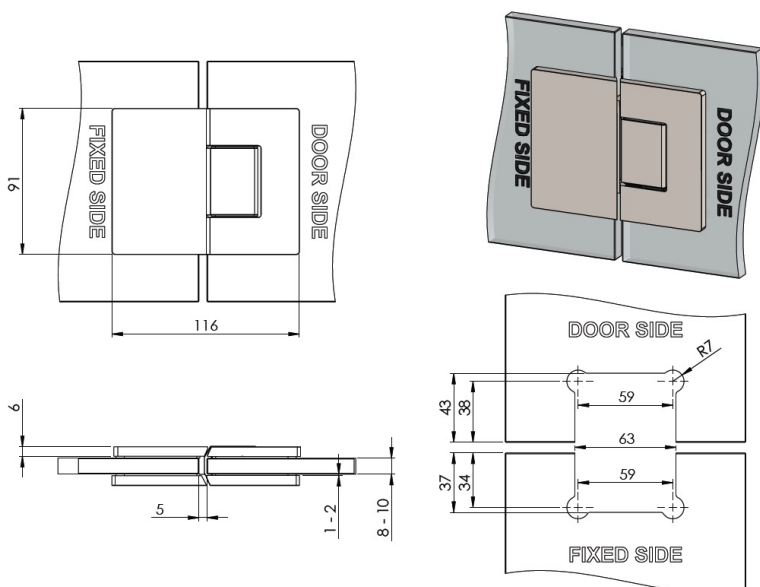

PRODUCT SHEET

Description:

Shower Hinge "Rio", 180DG, Brushed Brass, Glass/Glass, 8-10 mm Glass Thickness, W/15 DG Angle Adjustment Function & 25DG, Return Function, Brass Material, Hidden Screws., Black Fiber Gaskets: 2 x 1mm & 2 x 2mm Thickness., Load Capacity Pr. Pair: 45kg

Item number:

15.23.888-8

Units	Box	Carton	HS Code	Barcode
Pcs.	1	10	8302100090	 5704866513975

SISO A/S

Mileparken 11
DK-2740 Skovlunde
Denmark
VAT: 24786013

Phone +45 45 830 900

www.siso.dk
siso@siso.dk

Danske Bank
Nytorv Branch
Copenhagen
SWIFT: DABADKKK